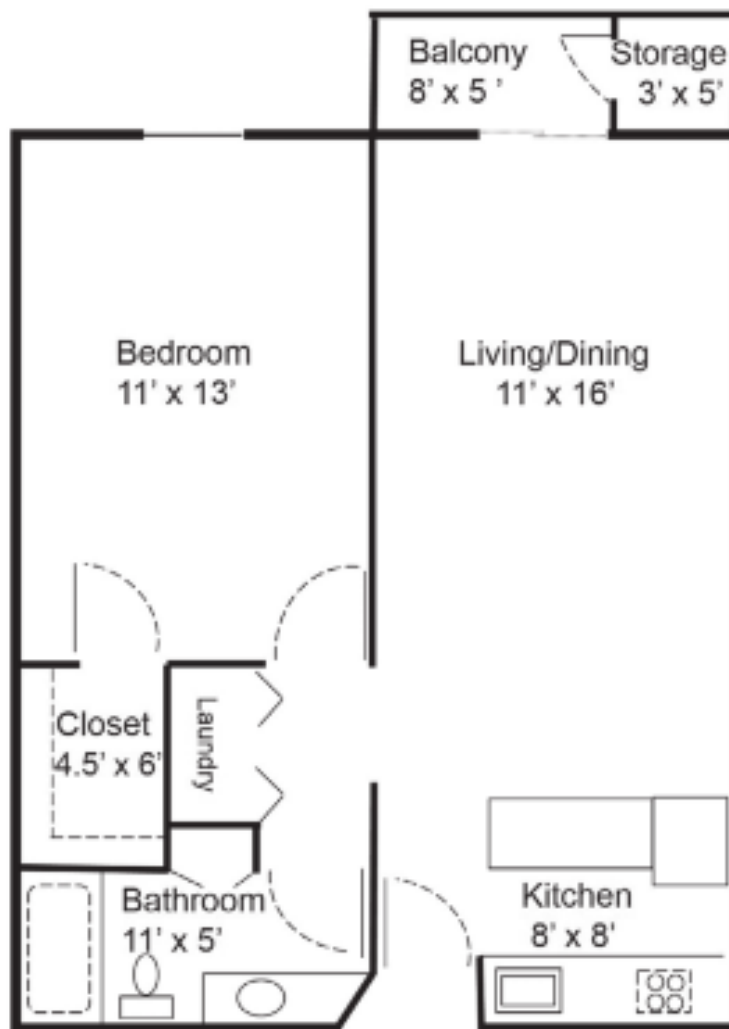

FELLOWSHIP SQUARE PHOENIX

A Floor Plan

1 Bedroom, 1 Bath apartment

644 square feet*

*All square footage measurements are approximate