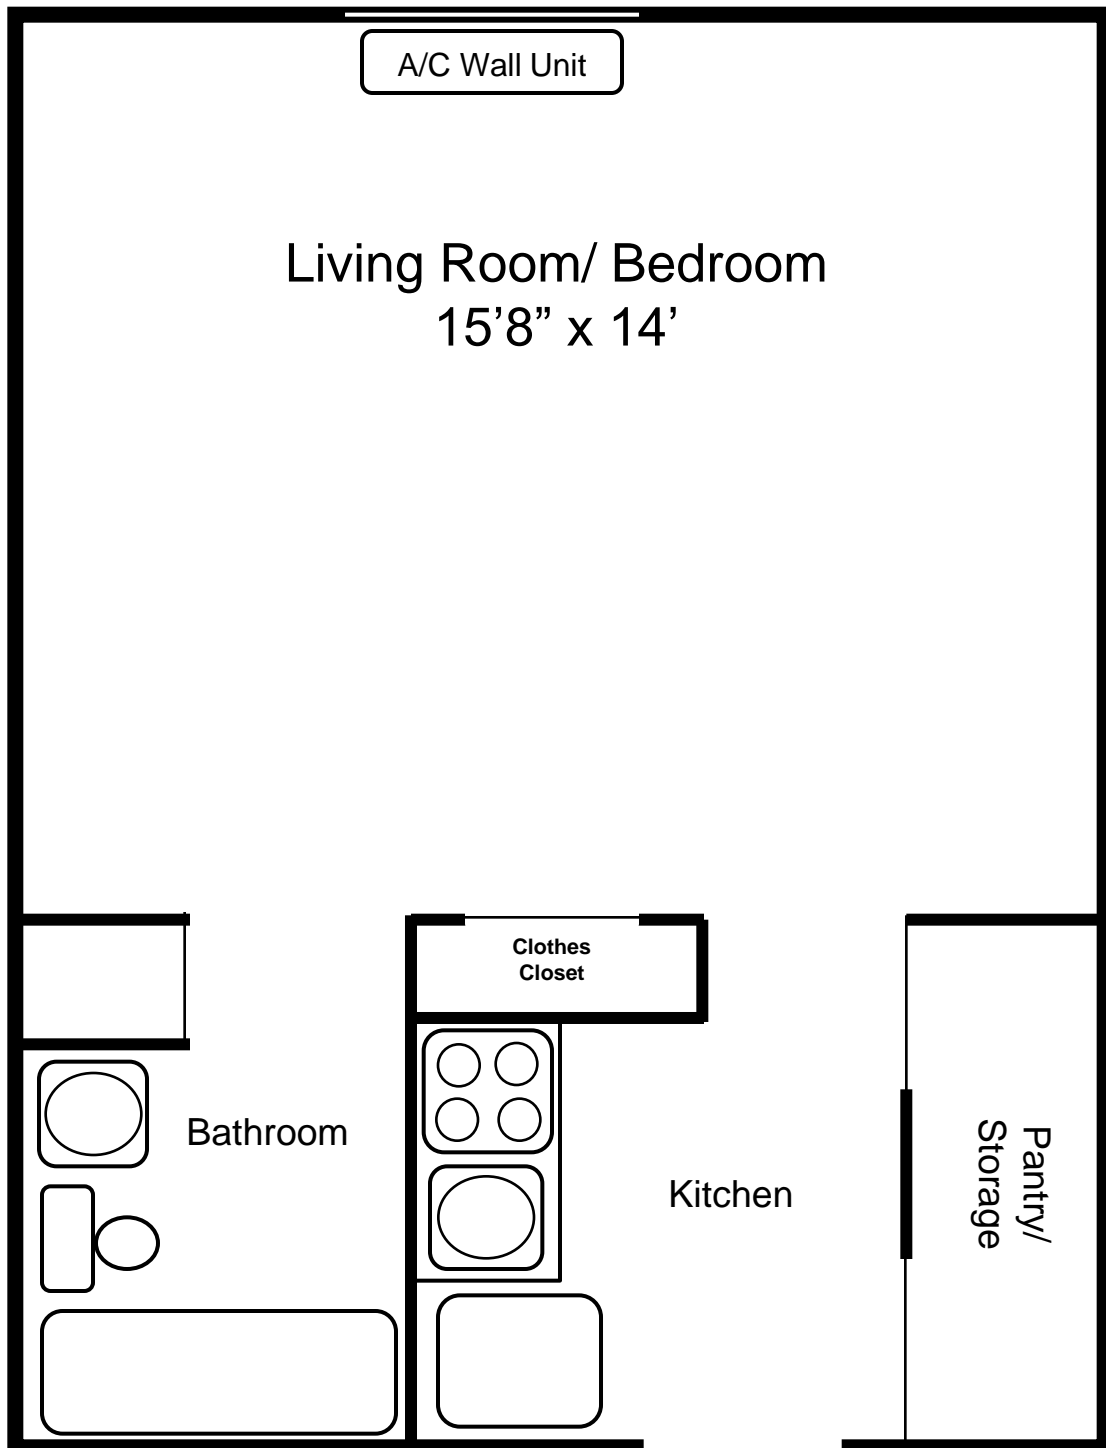

CHRISTIAN CARE
MANORS

Manor II Assisted Living Studio 390 Square Feet*

*Approximate