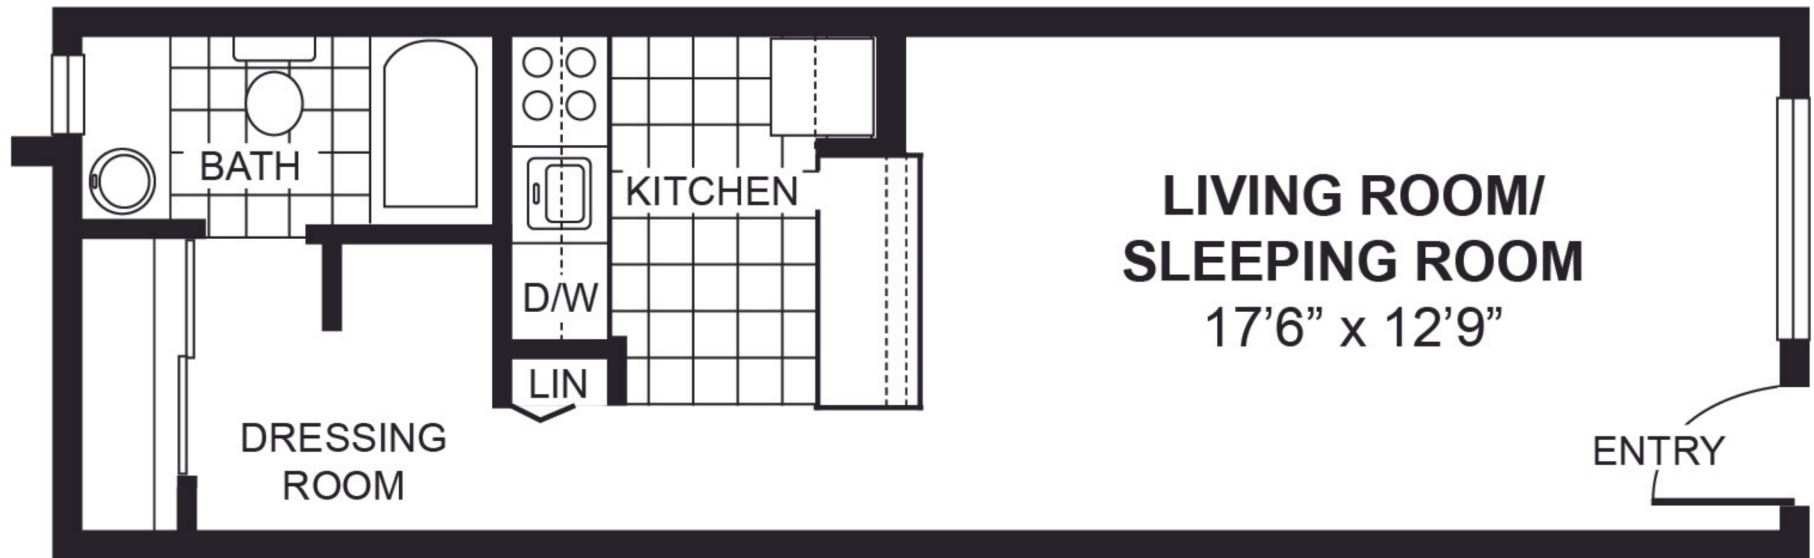

# Segovia

*Villa II West*

FELLOWSHIP SQUARE  
TUCSON

Studio  
470 square feet\*

## *Villa II West Layout*

*\*All square footage measurements are approximate.*