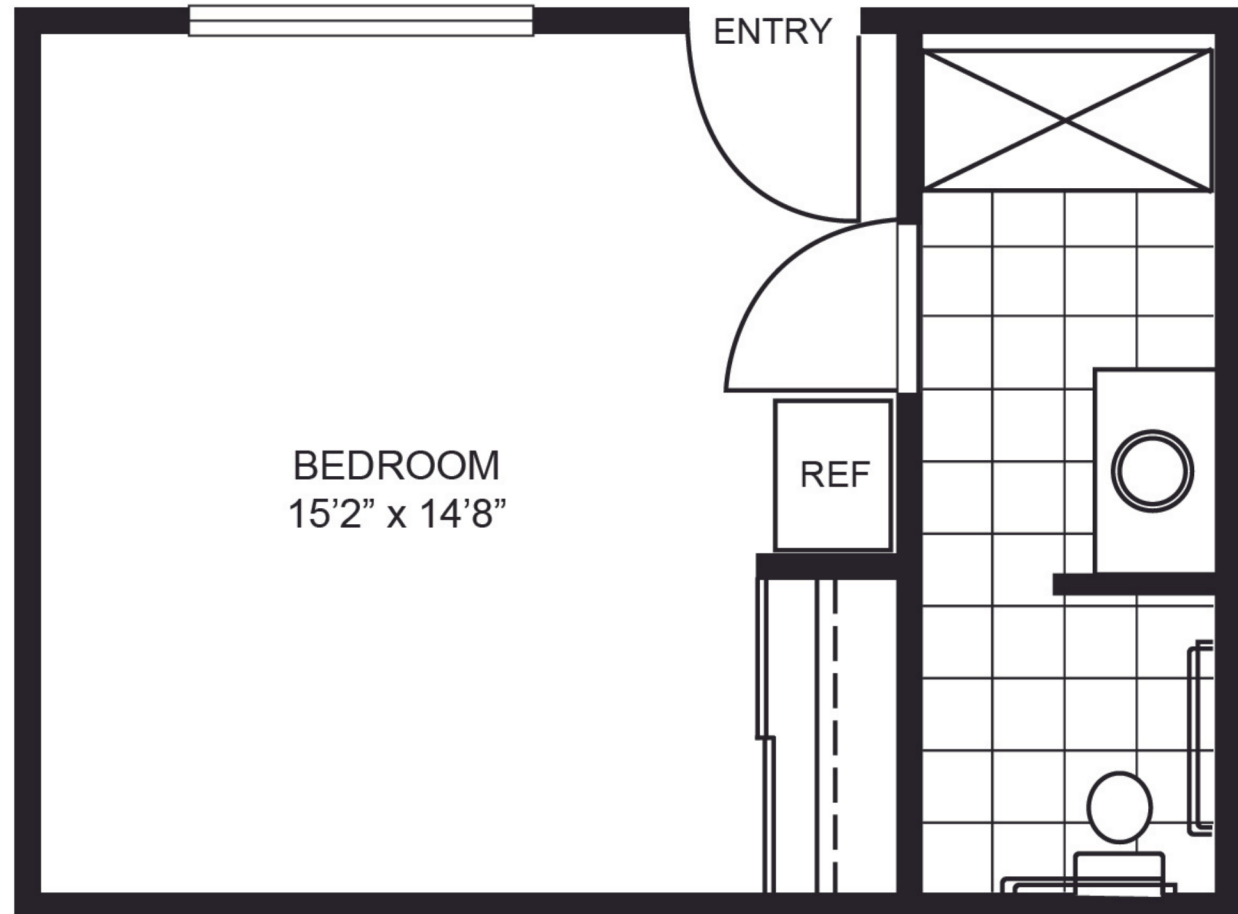

Madrid

Villa IV

THE OASIS
AT FELLOWSHIP SQUARE TUCSON

Studio
Private Entry
317 square feet*

**All square footage measurements are approximate.*