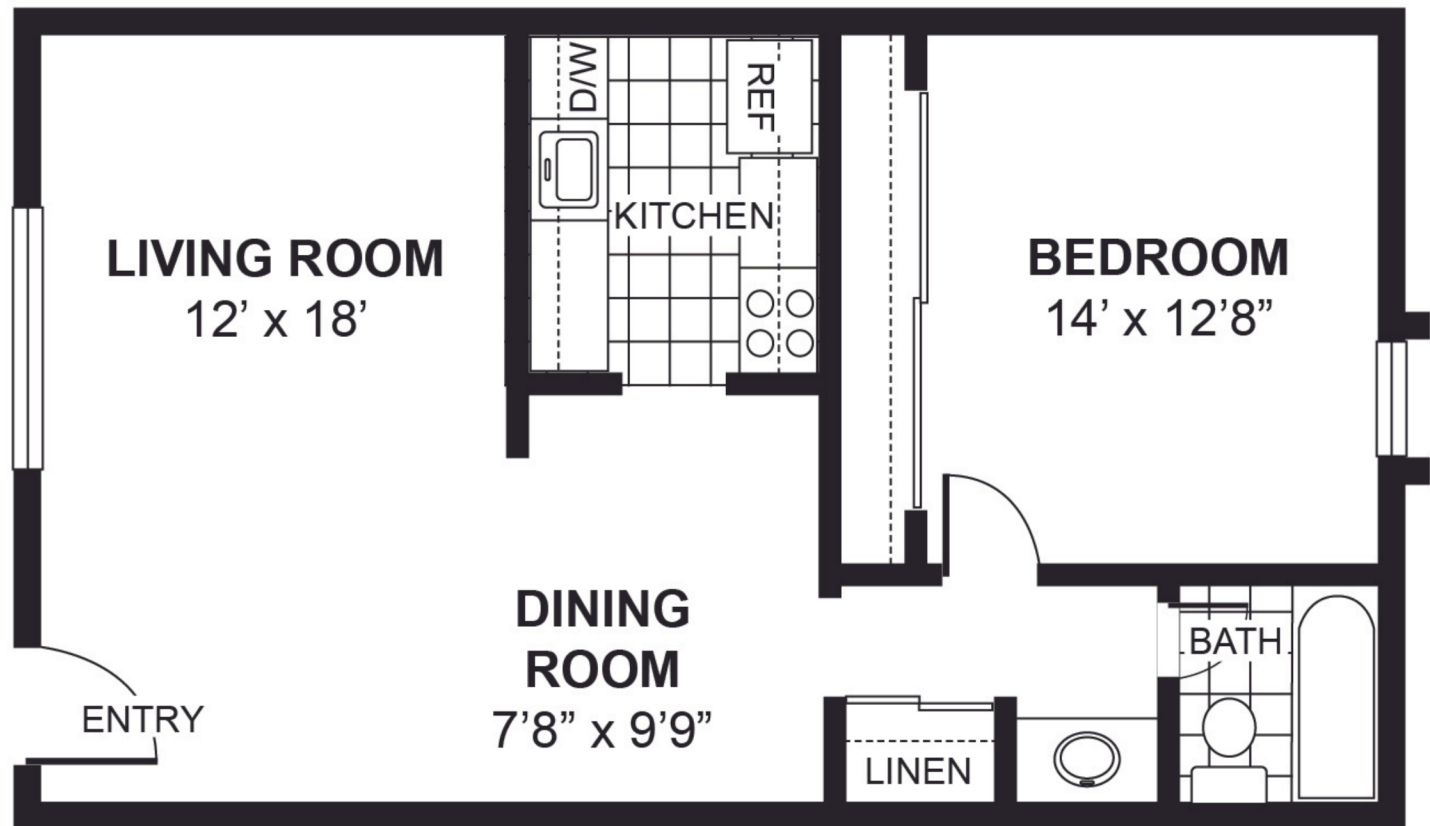

Sierra
Villa III
Deluxe

1 bed / 1 bath
635 square feet*

**All square footage measurements are approximate.*