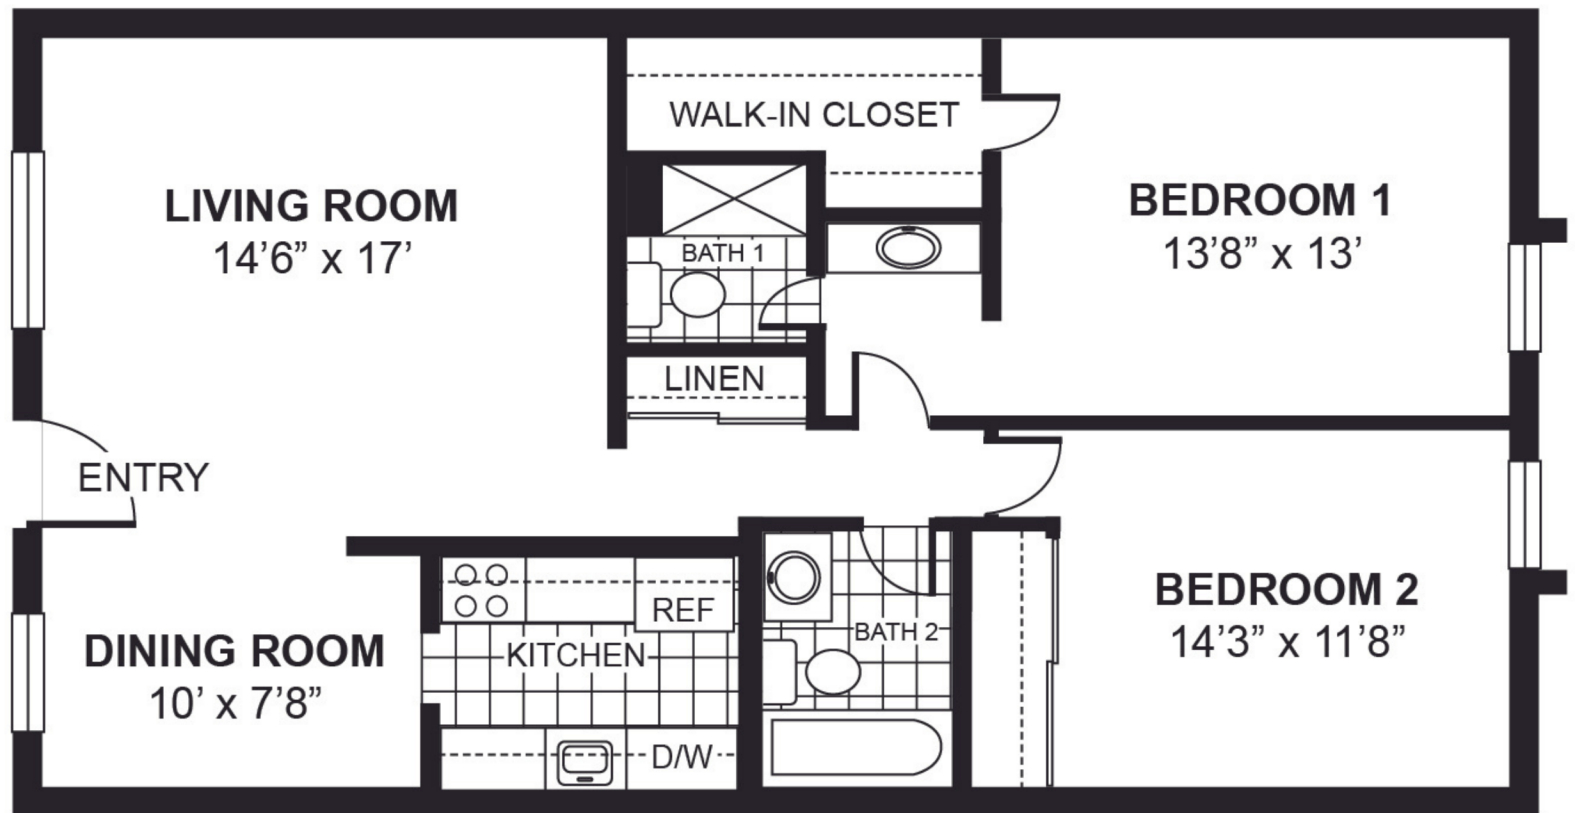

Cordoba

Villa I

- 2 bed / 2 bath
- Private Entry
- Private Veranda
- 979 square feet*

**All square footage measurements are approximate.*

Cordoba

Villa II

FELLOWSHIP SQUARE
TUCSON

2 bed / 2 bath
Walk-in Closet
988 square feet*

**All square footage measurements are approximate.*