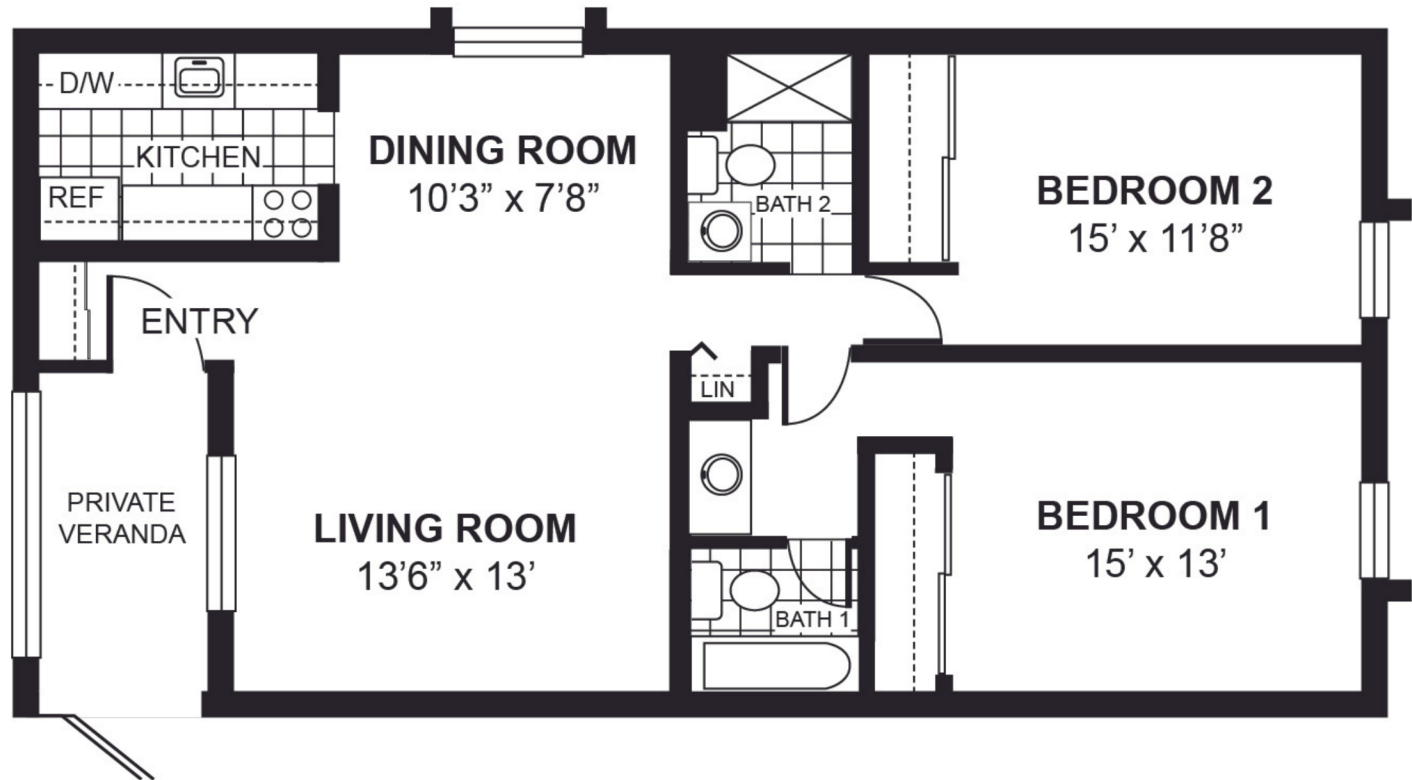

Cordoba

Villa I

- 2 bed / 2 bath
- Private Entry
- Private Veranda
- 979 square feet*

**All square footage measurements are approximate.*

Cordoba

Villa II

FELLOWSHIP SQUARE
TUCSON

2 bed / 2 bath
Walk-in Closet
988 square feet*

**All square footage measurements are approximate.*