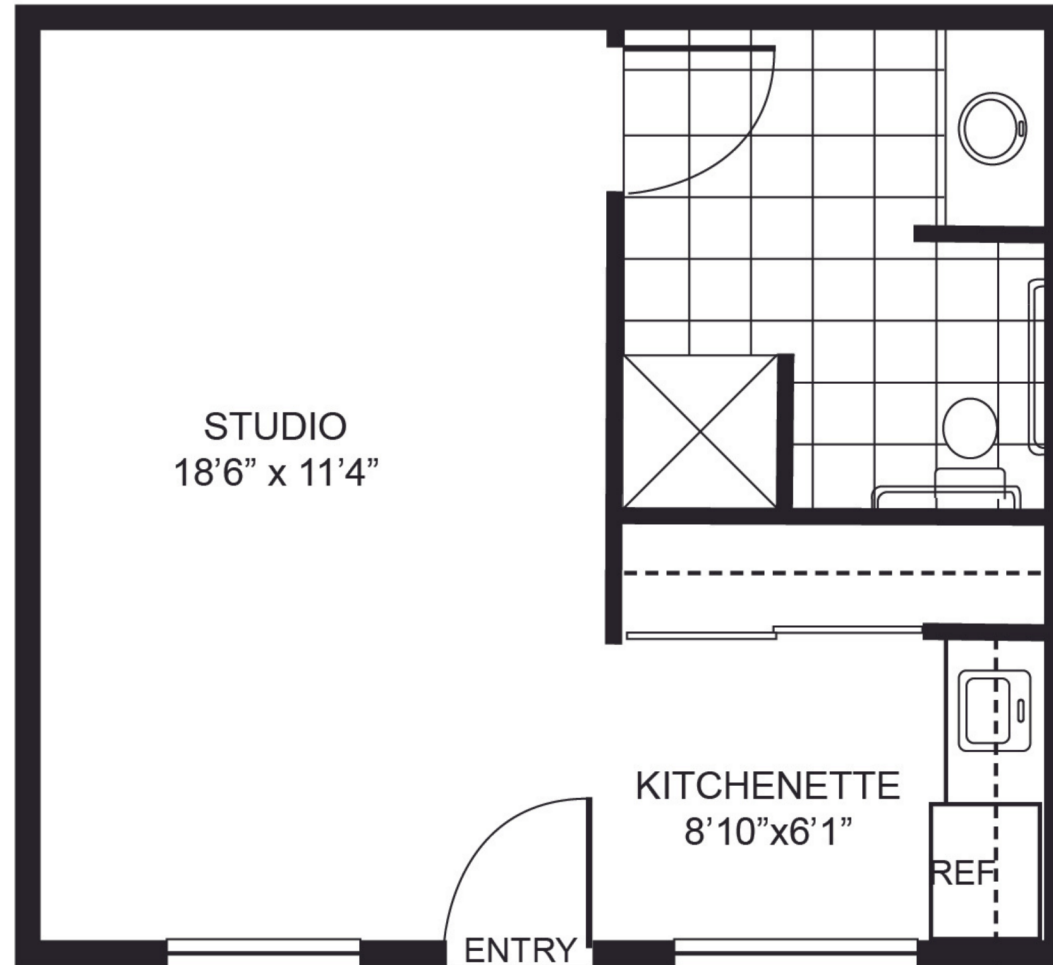

Barcelona

Villa IV

THE OASIS
AT FELLOWSHIP SQUARE TUCSON

Studio
Private Entry
389 square feet*

**All square footage measurements are approximate.*