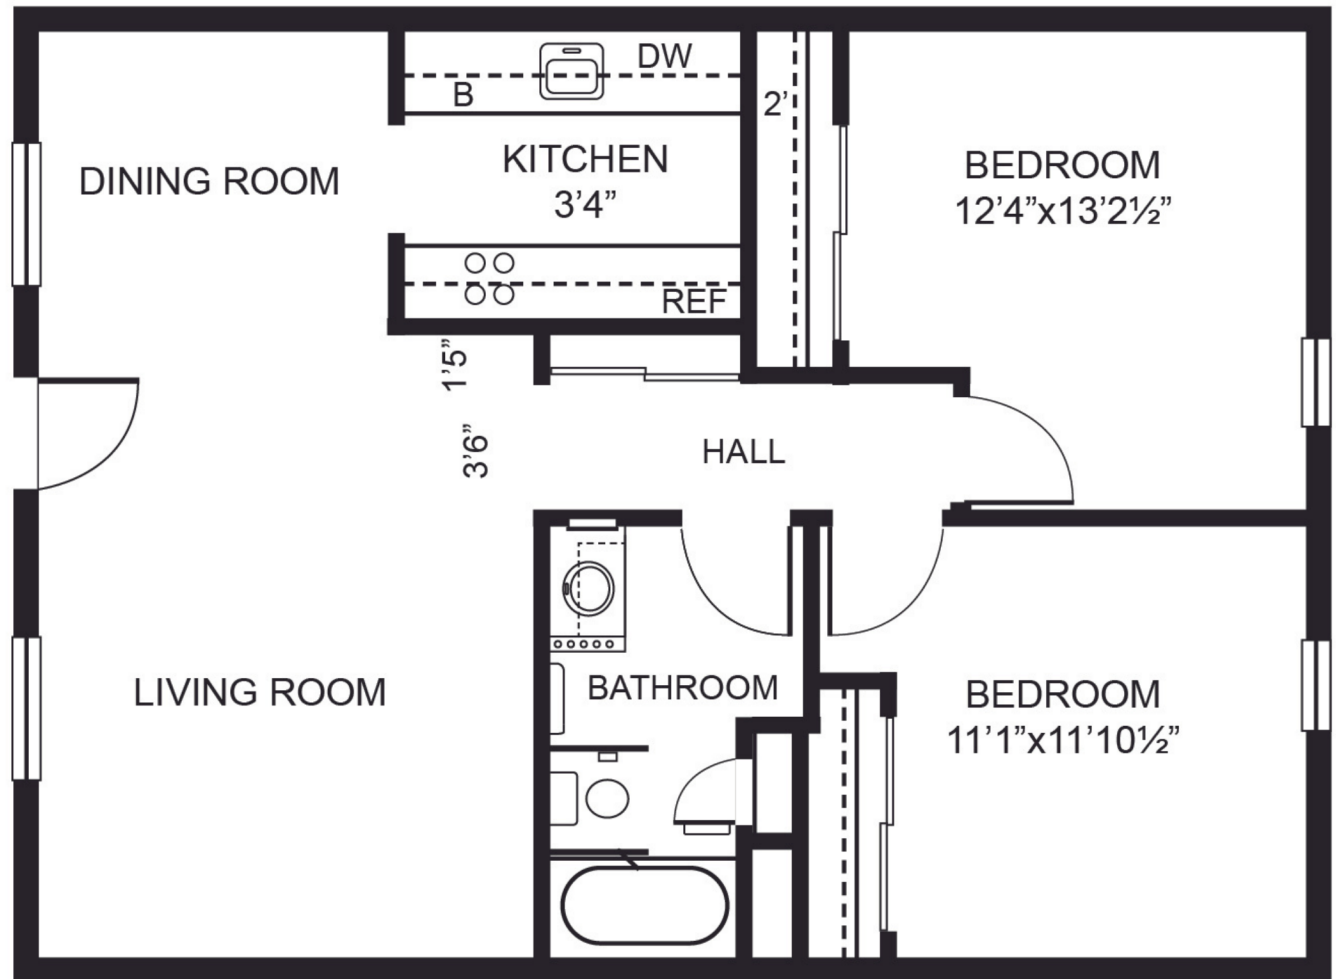

San Sebastian

Villa IV

2 bed / 1 bath
890 square feet*

*All square footage measurements are approximate.