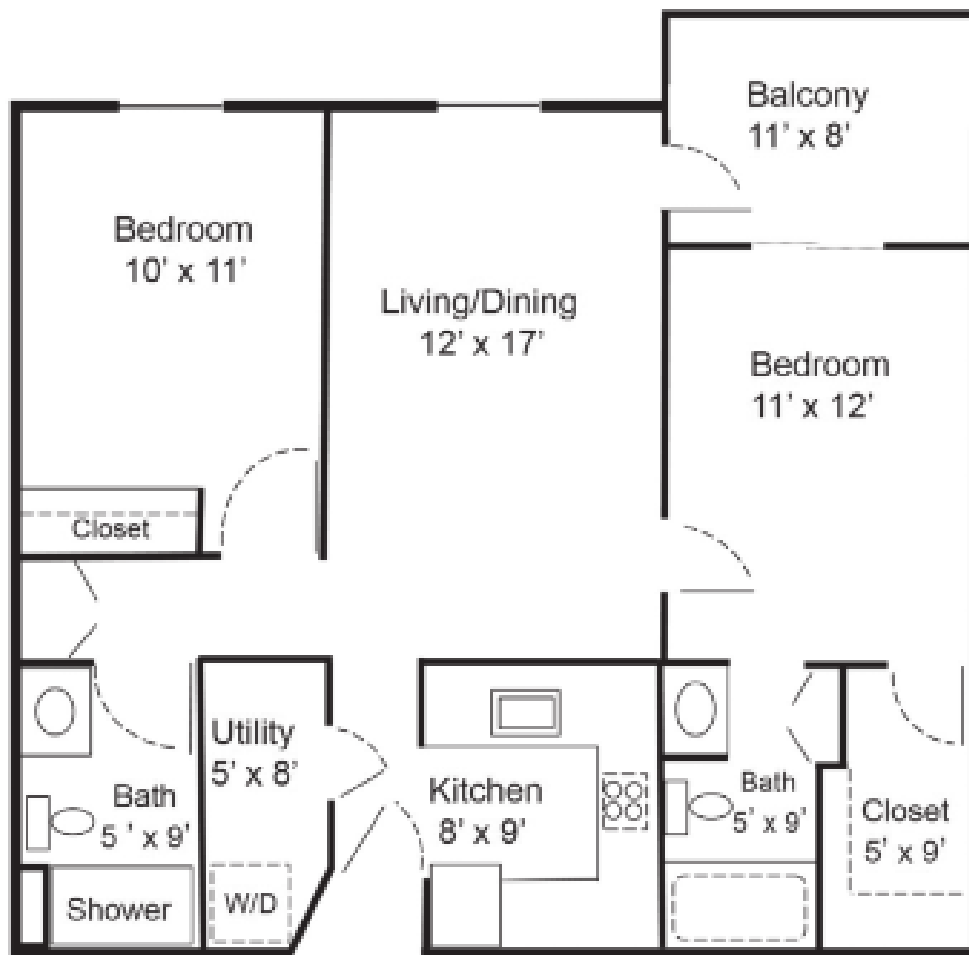

FELLOWSHIP SQUARE PHOENIX

B Floor Plan

2 Bedroom, 2 Bath apartment

901 square feet*

*All square footage measurements are approximate