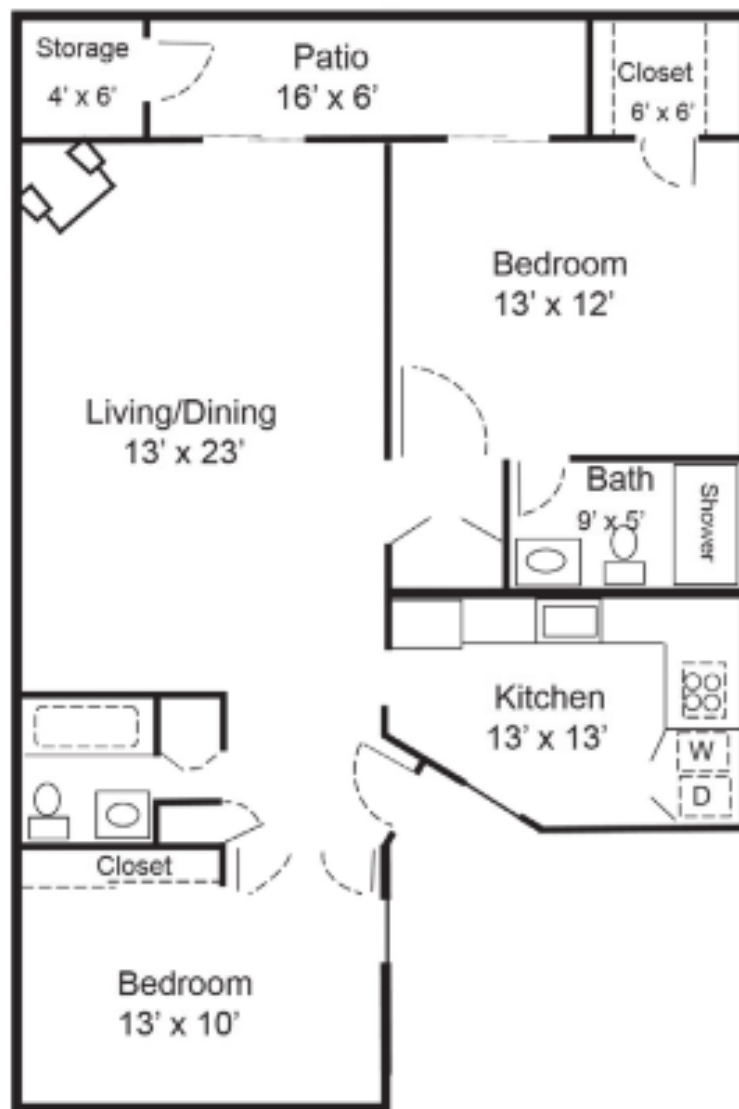

FELLOWSHIP SQUARE PHOENIX

Garden Home -E

2 Bedroom, 2 Bath with Fireplace & Carport

1147 square feet*

*All square footage measurements are approximate