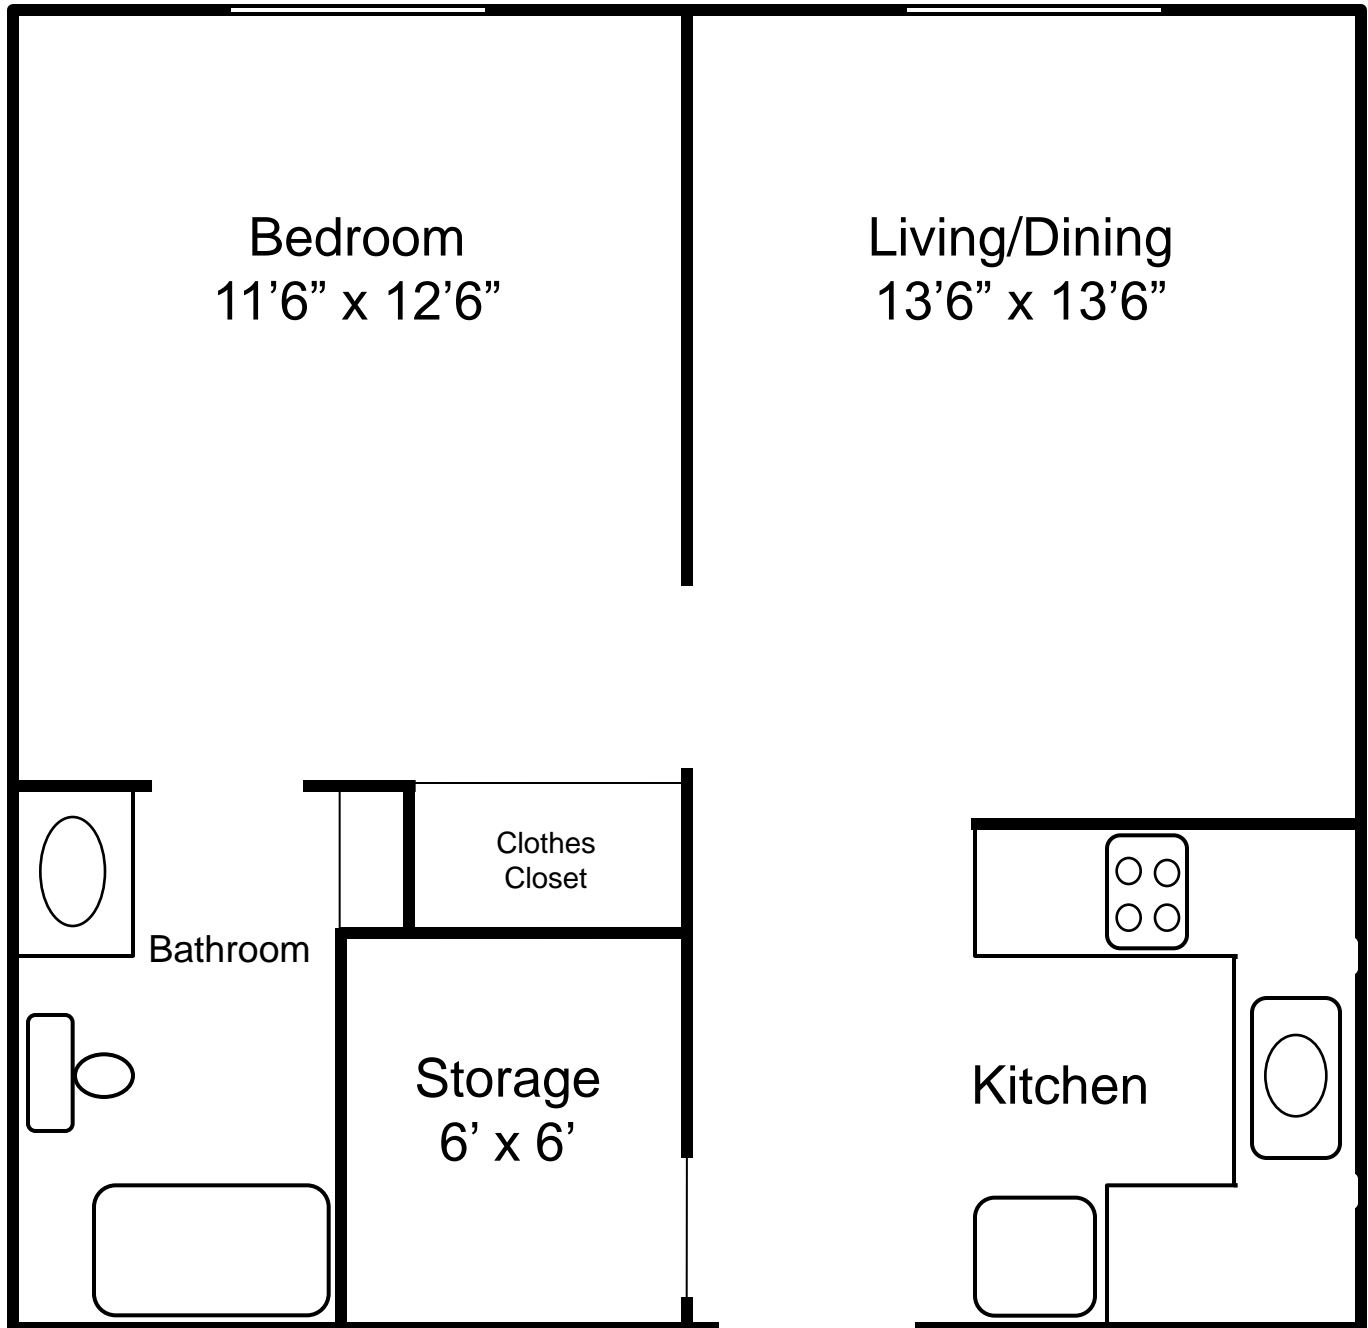

CHRISTIAN CARE
MANORS

Manor I 1 Bedroom Floor Plan 550 Square Feet*

*Approximate