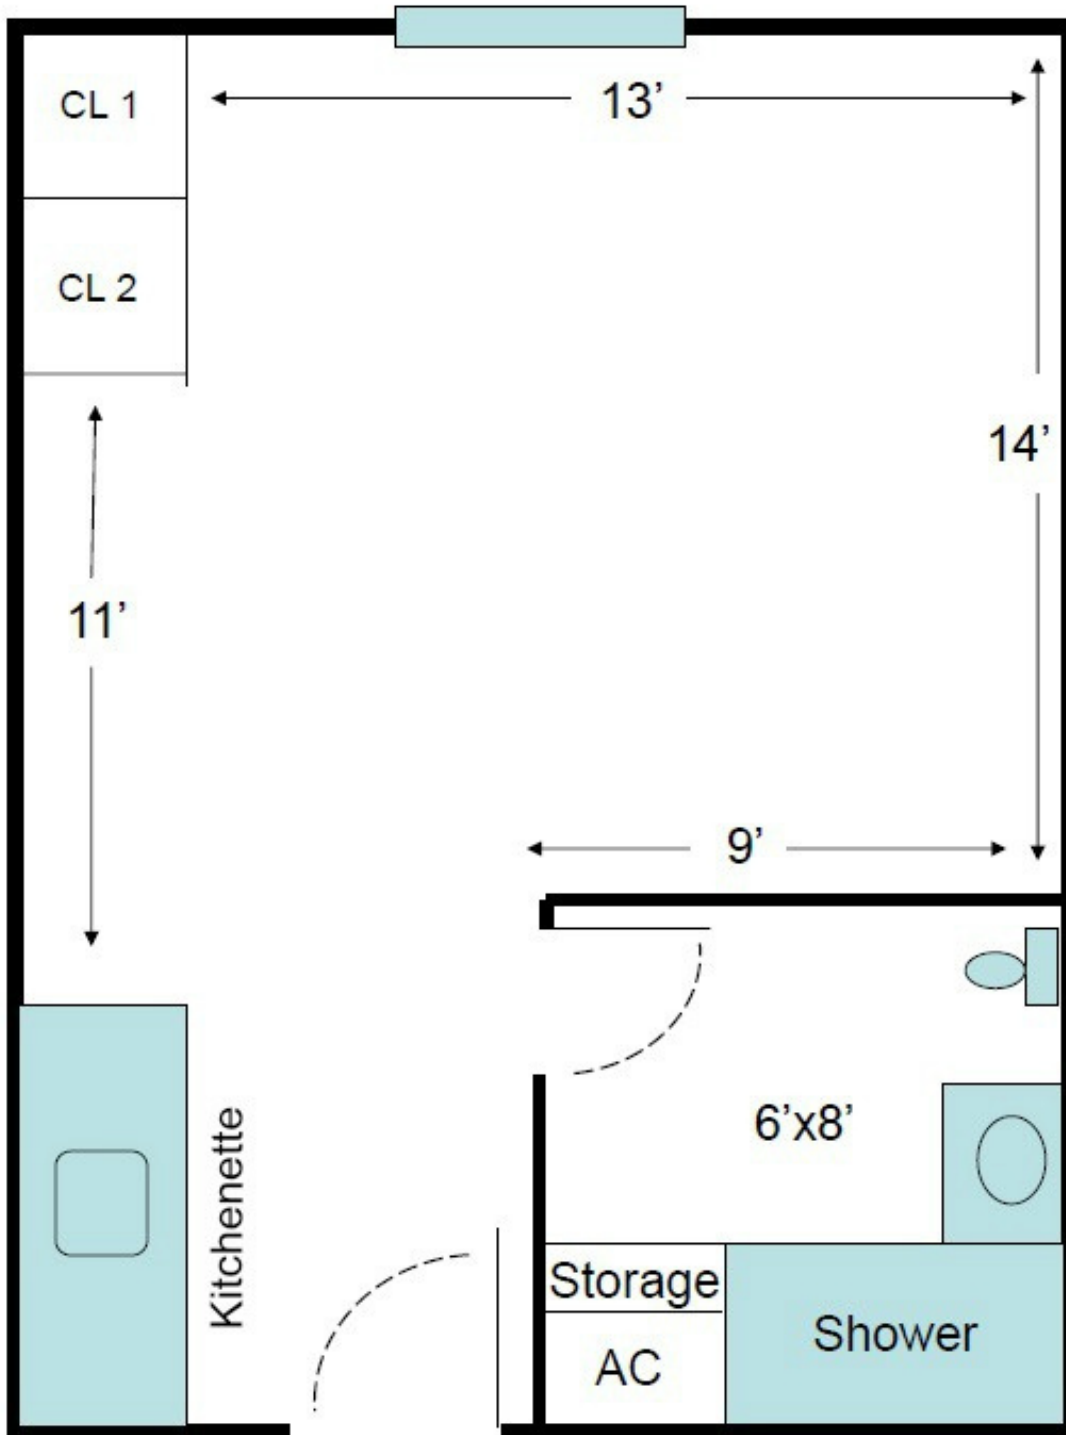

THE OASIS AT FELLOWSHIP SQUARE PHOENIX

Assisted Living Studio

Approx. 384 square feet