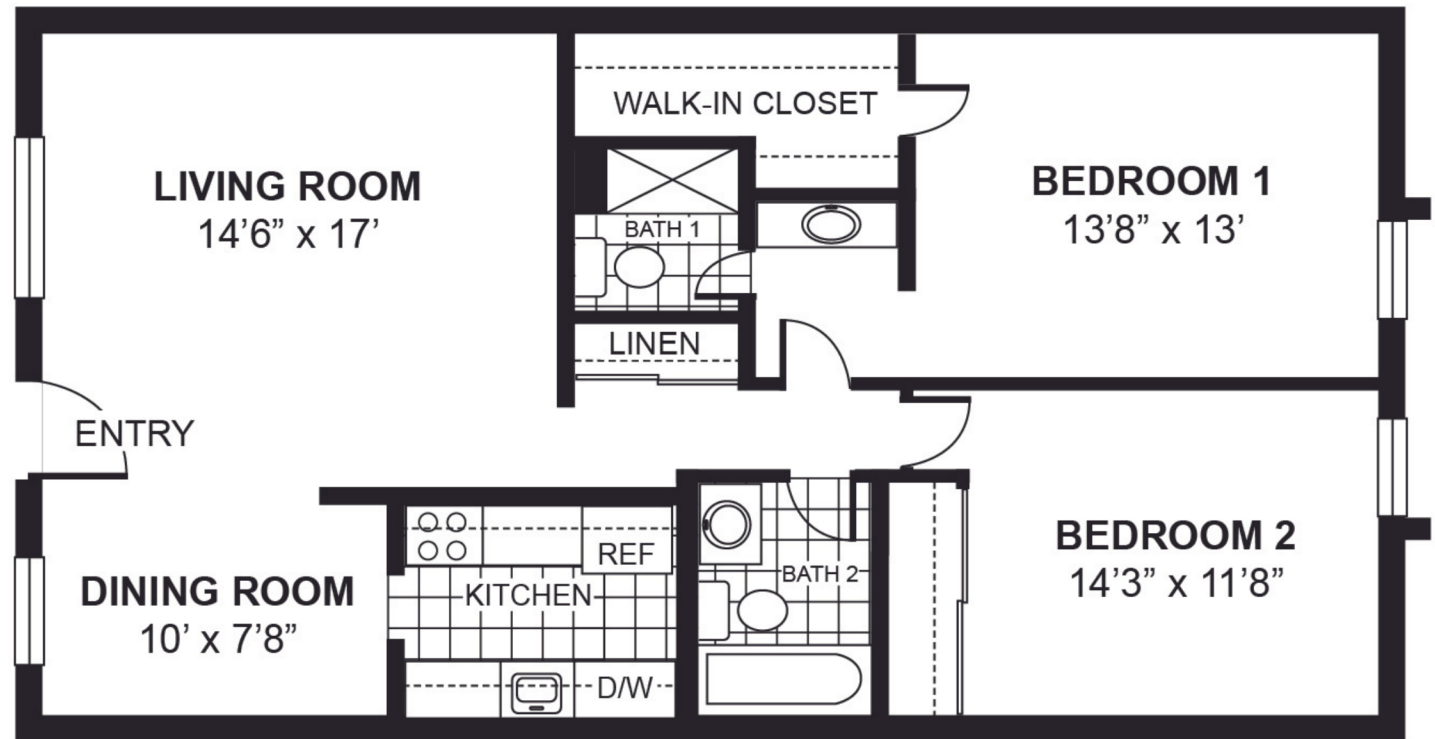

Carmona

Villa I

Deluxe

FELLOWSHIP SQUARE
TUCSON

2 bed / 2 bath
Private Entry
Private Veranda
979 square feet*

**All square footage measurements are approximate.*

Carmona

Villa II

Deluxe

FELLOWSHIP SQUARE
TUCSON

2 bed / 2 bath
Walk-in Closet
988 square feet*

**All square footage measurements are approximate.*