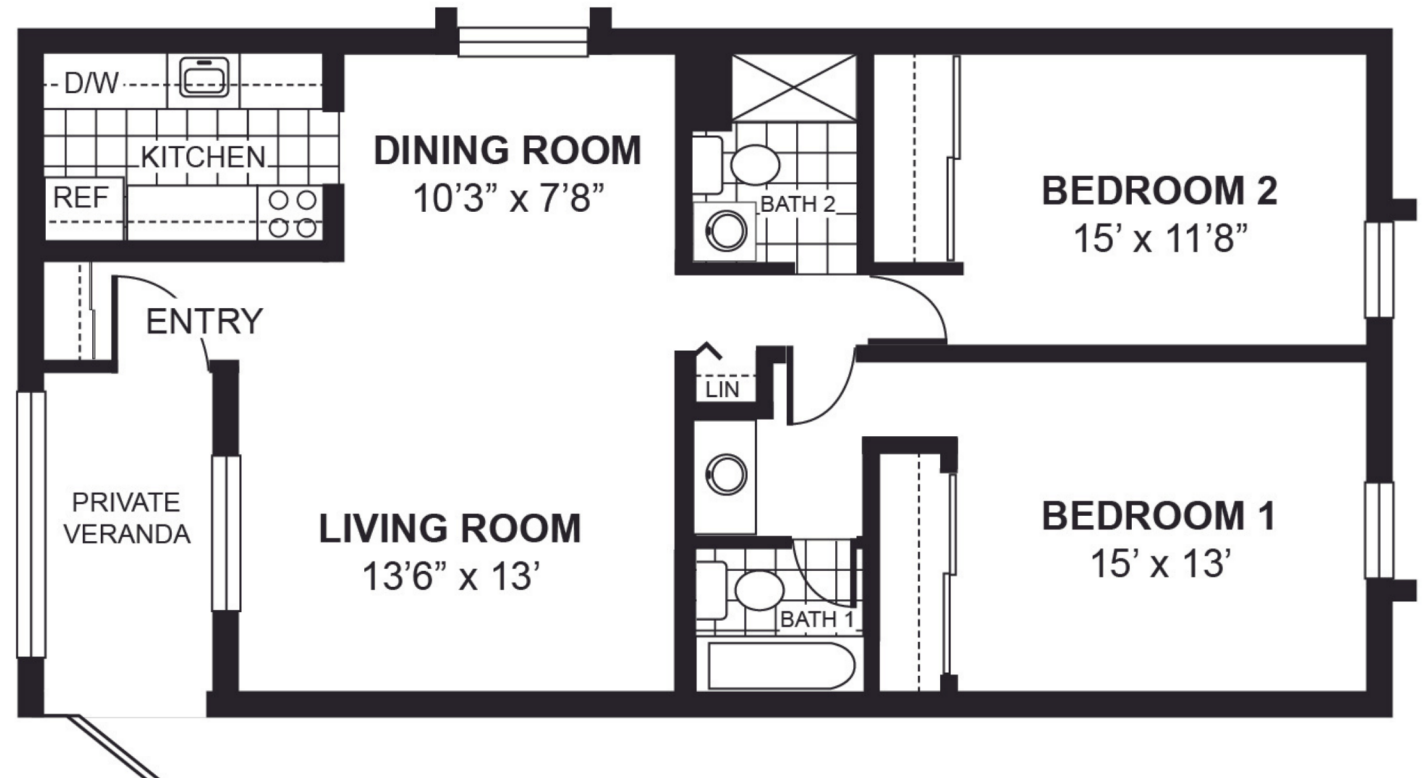

Carmona

Villa I

Deluxe

FELLOWSHIP SQUARE
TUCSON

2 bed / 2 bath
Private Entry
Private Veranda
979 square feet*

**All square footage measurements are approximate.*

Carmona

Villa II

Deluxe

FELLOWSHIP SQUARE
TUCSON

2 bed / 2 bath
Walk-in Closet
988 square feet*

**All square footage measurements are approximate.*