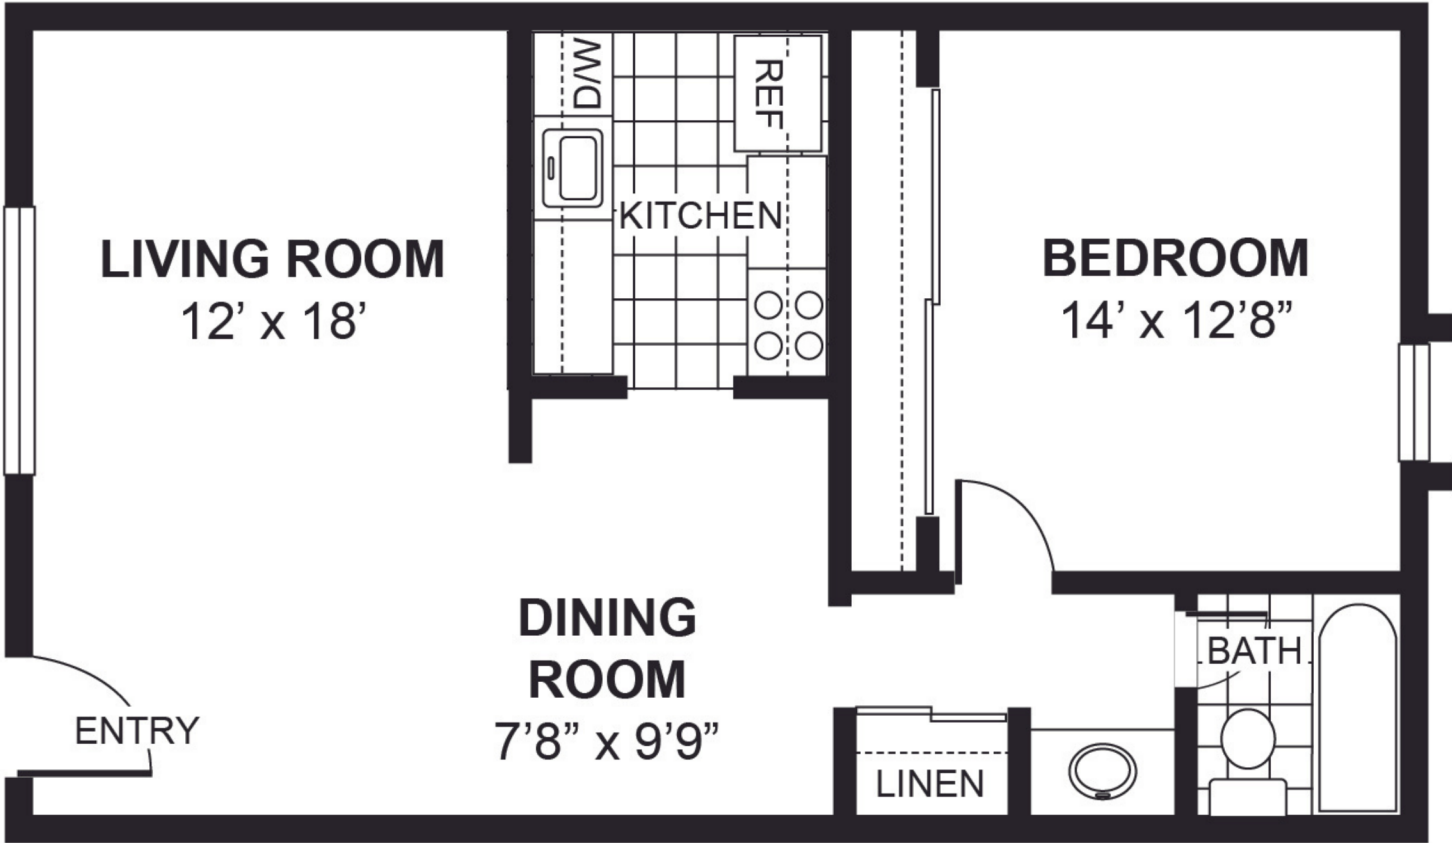

# Seville

Villa III

FELLOWSHIP SQUARE  
TUCSON

1 bed / 1 bath  
635 square feet\*

\*All square footage measurements are approximate.