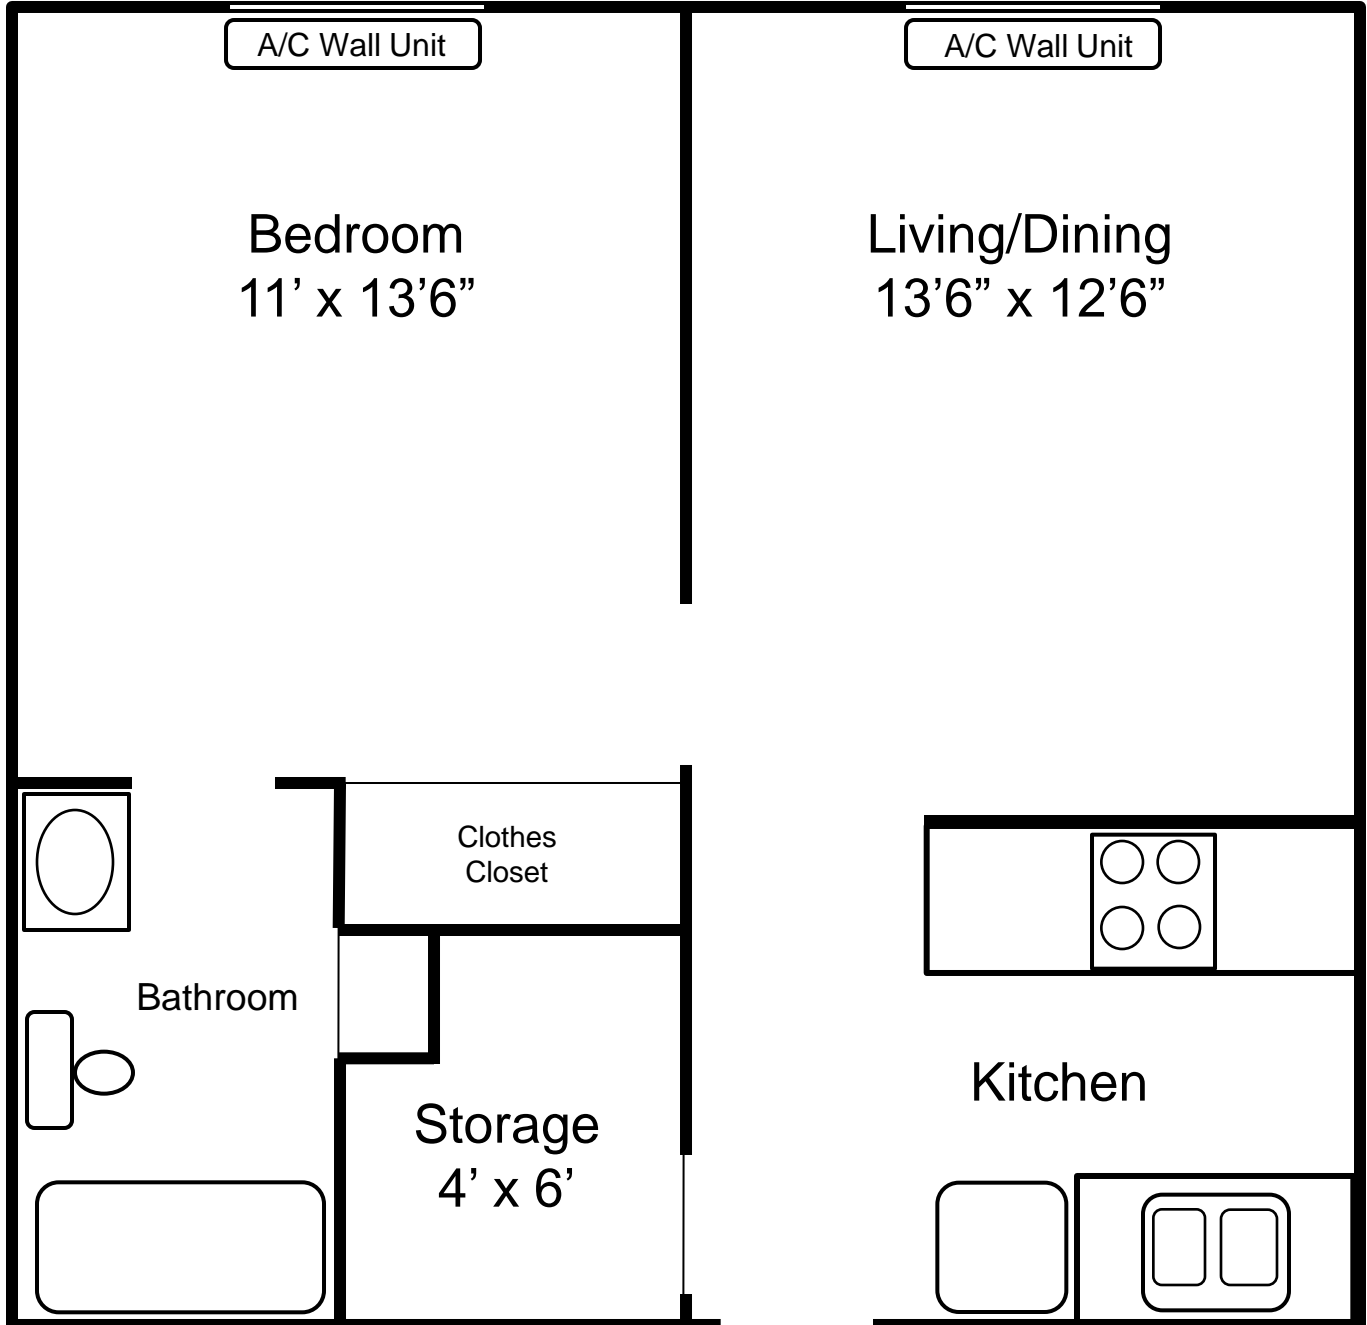

CHRISTIAN CARE MANORS

**Manor II Assisted Living**  
**1 Bedroom**  
**528 Square Feet\***

\*Approximate