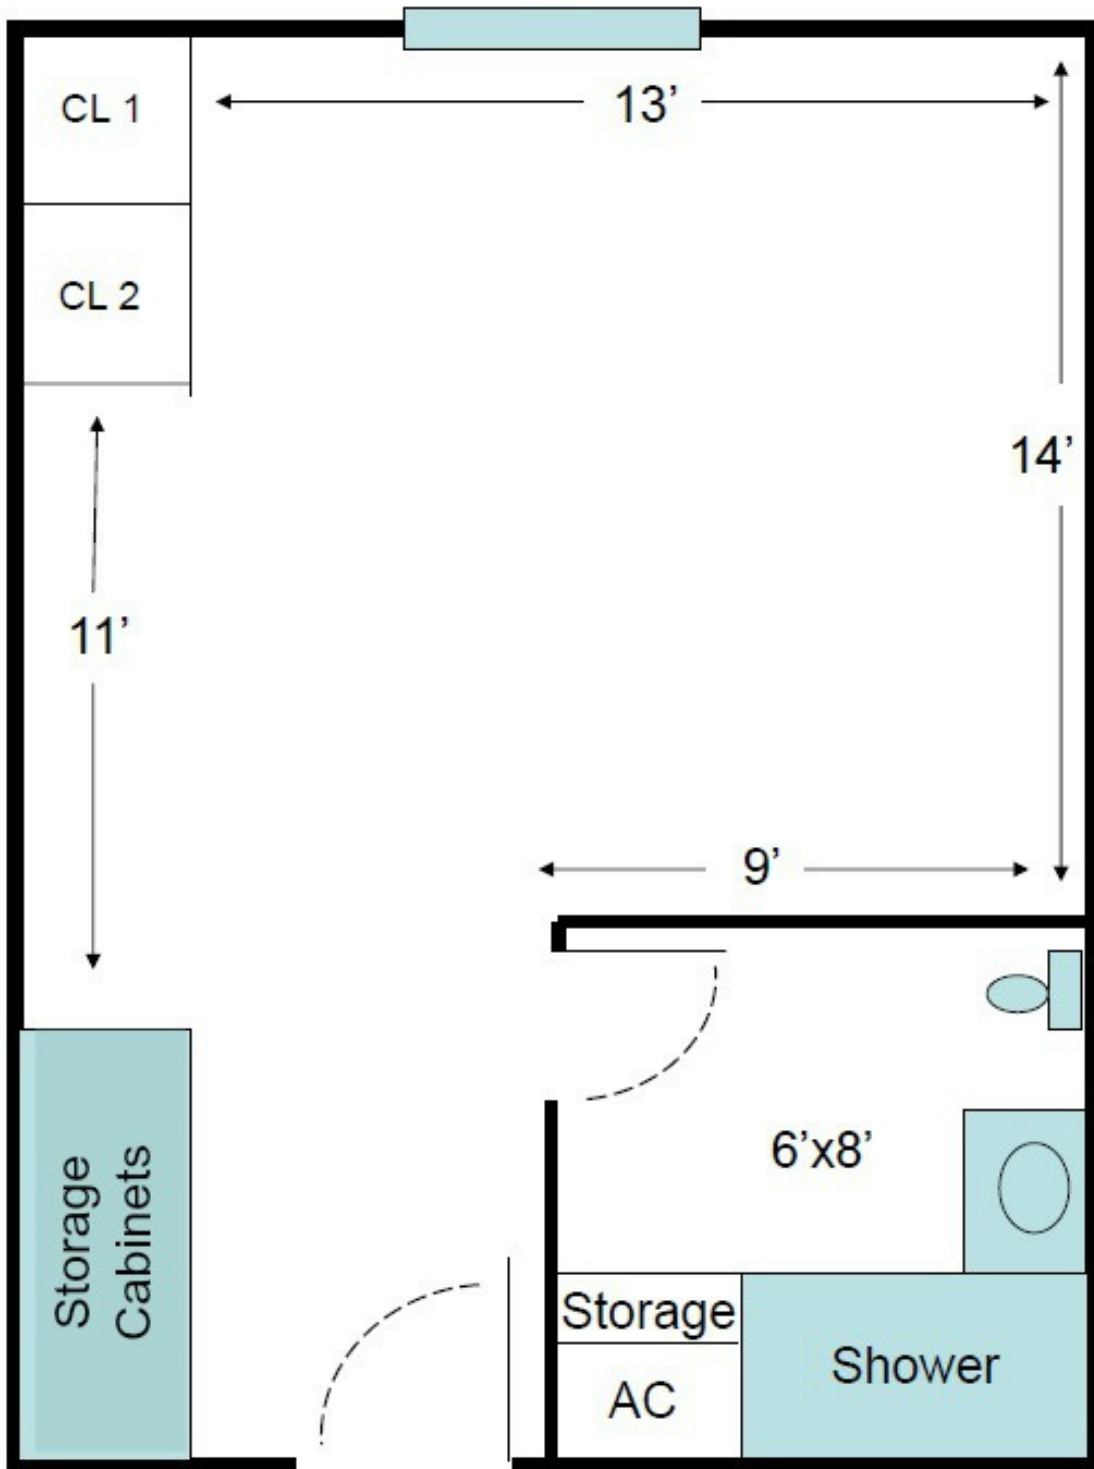

THE OASIS AT FELLOWSHIP SQUARE PHOENIX

Memory Care Companion Suite

Approx. 384 square feet