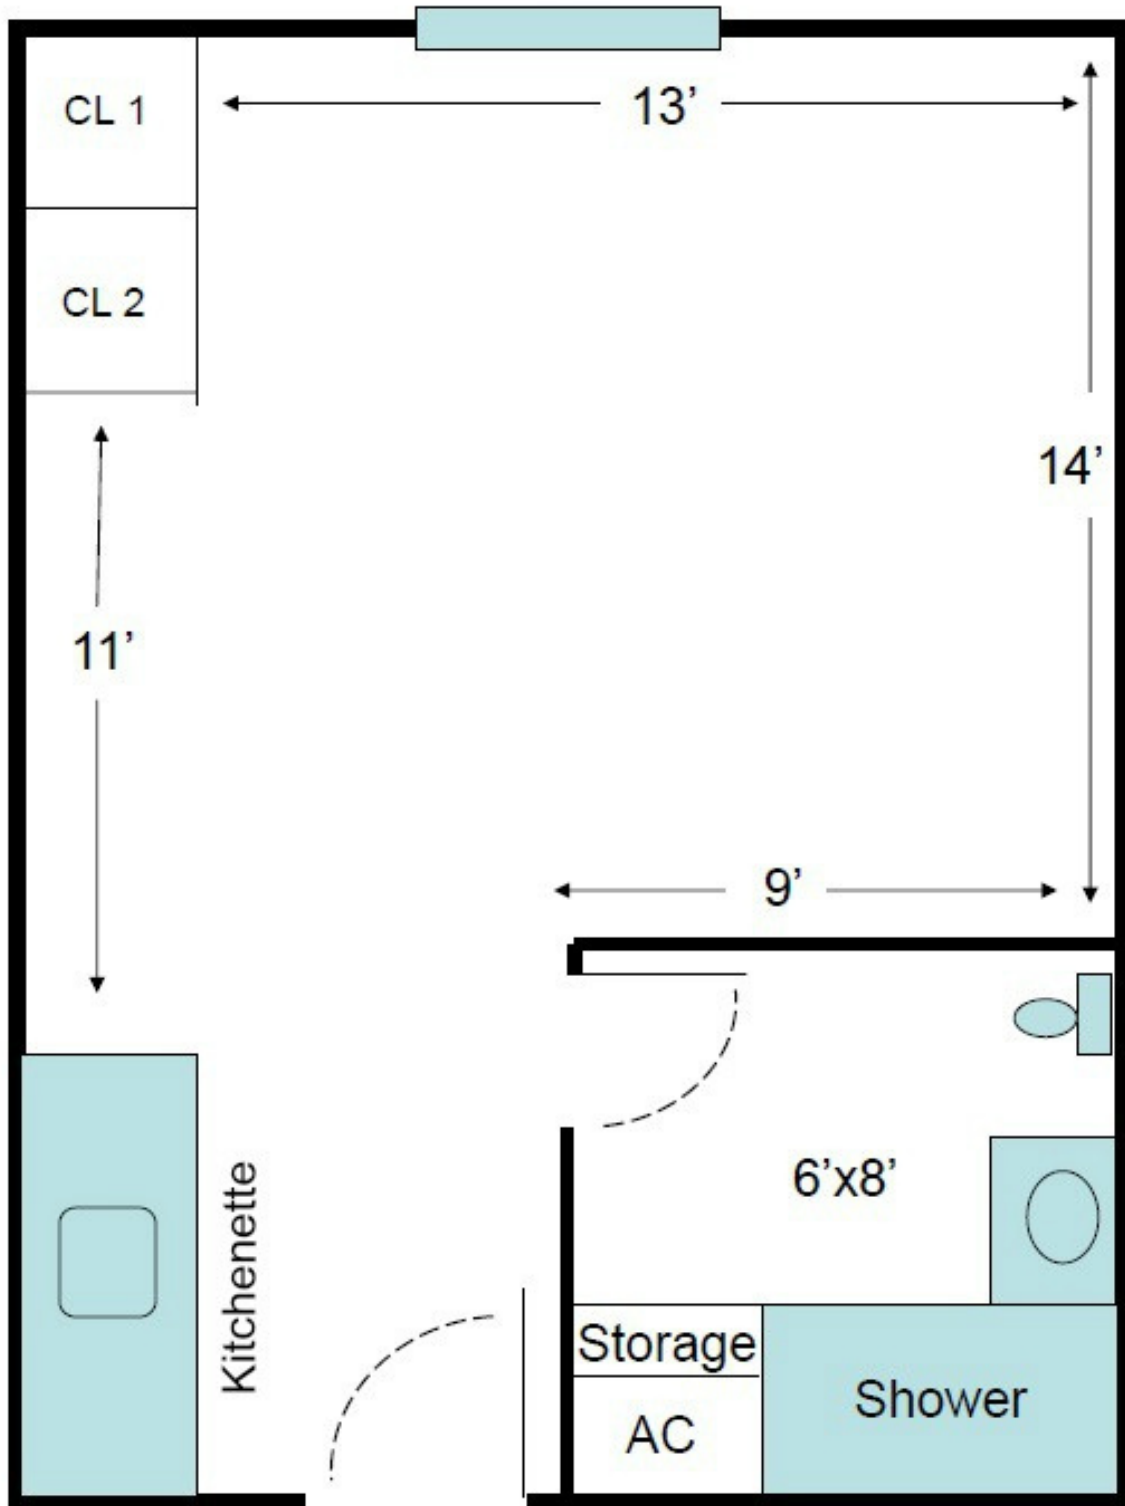

THE OASIS AT FELLOWSHIP SQUARE PHOENIX

Memory Care Studio

Approx. 384 square feet