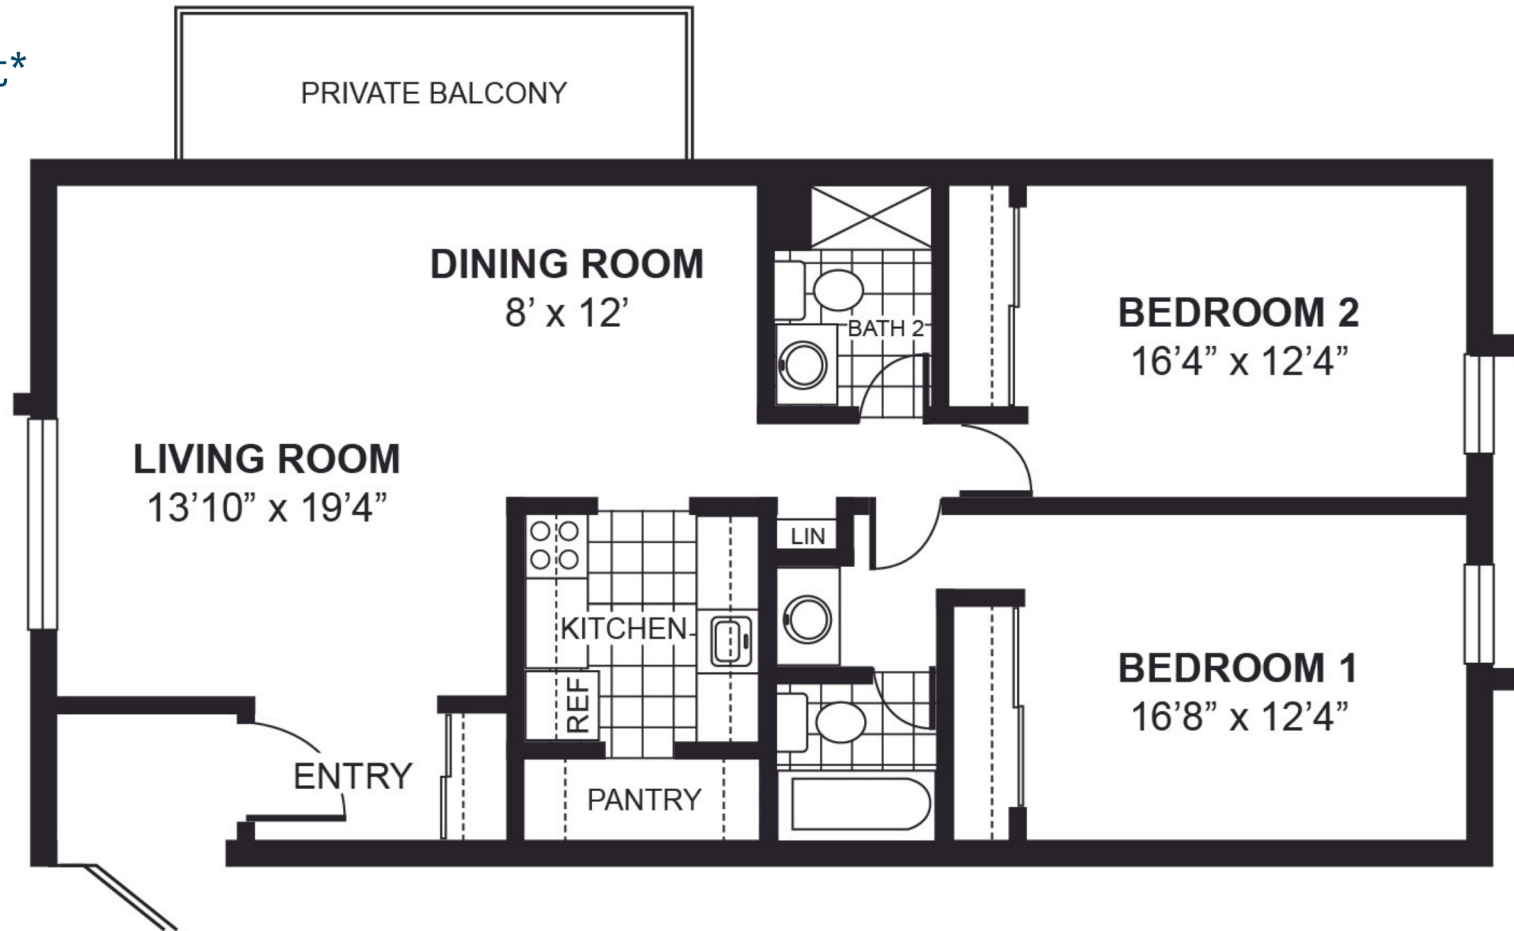

Aligante

Villa II

Deluxe

FELLOWSHIP SQUARE
TUCSON

2 bed / 2 bath, deluxe

Private Entry

1,130 square feet*

Additional features:

Private balcony

Kitchen pantry

**All square footage measurements are approximate.*