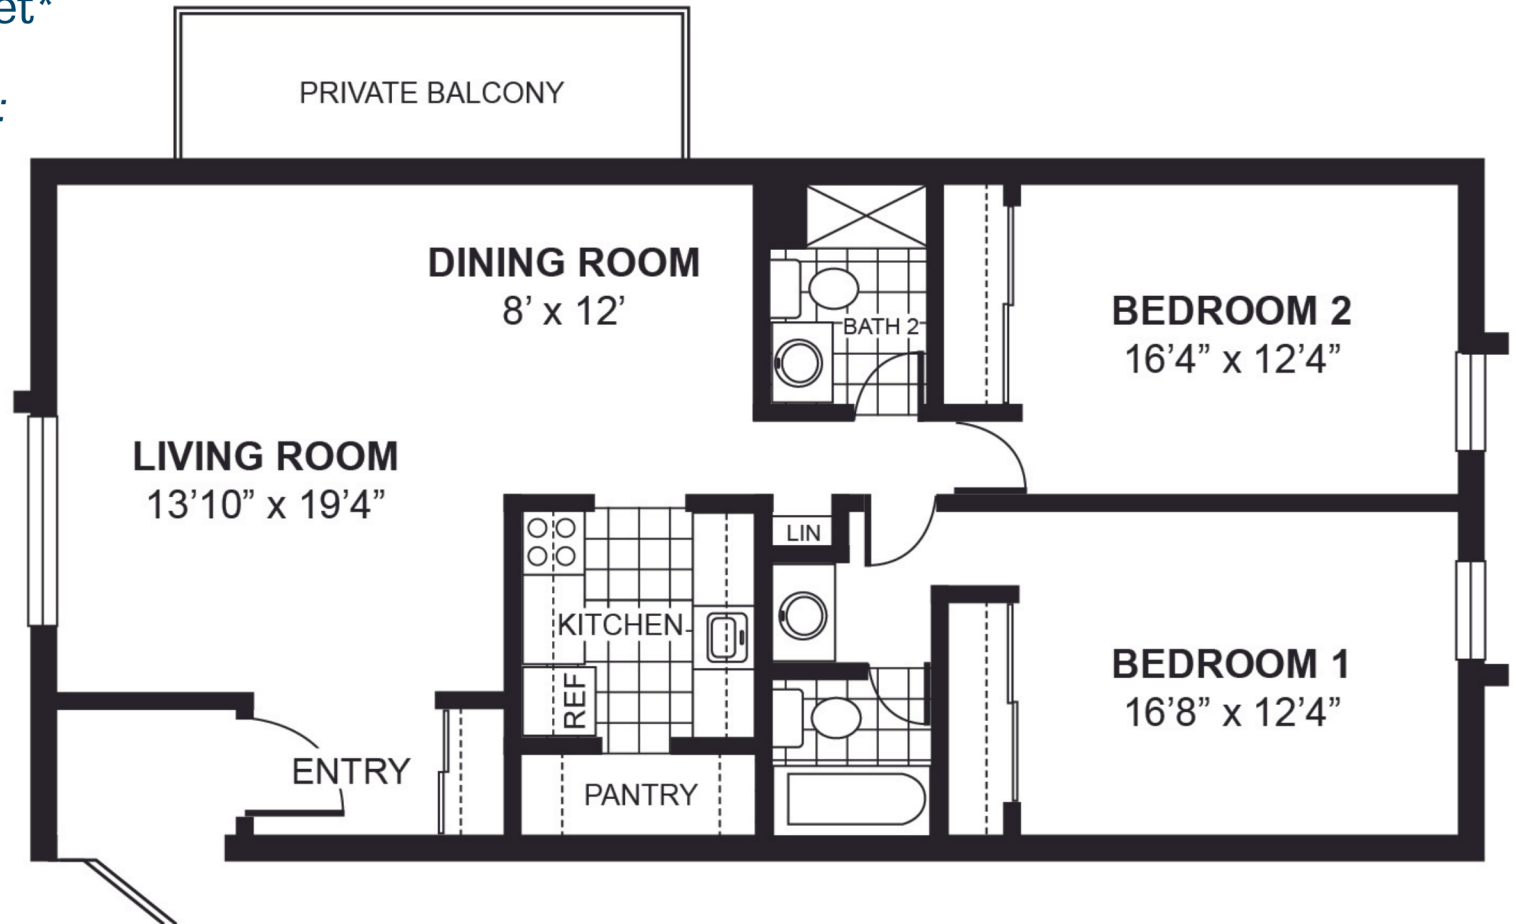

Valencia

Villa II

FELLOWSHIP SQUARE
TUCSON

2 bed / 2 bath
Private Entry
1,130 square feet*

Additional features:

Private balcony
Kitchen pantry

**All square footage measurements are approximate.*